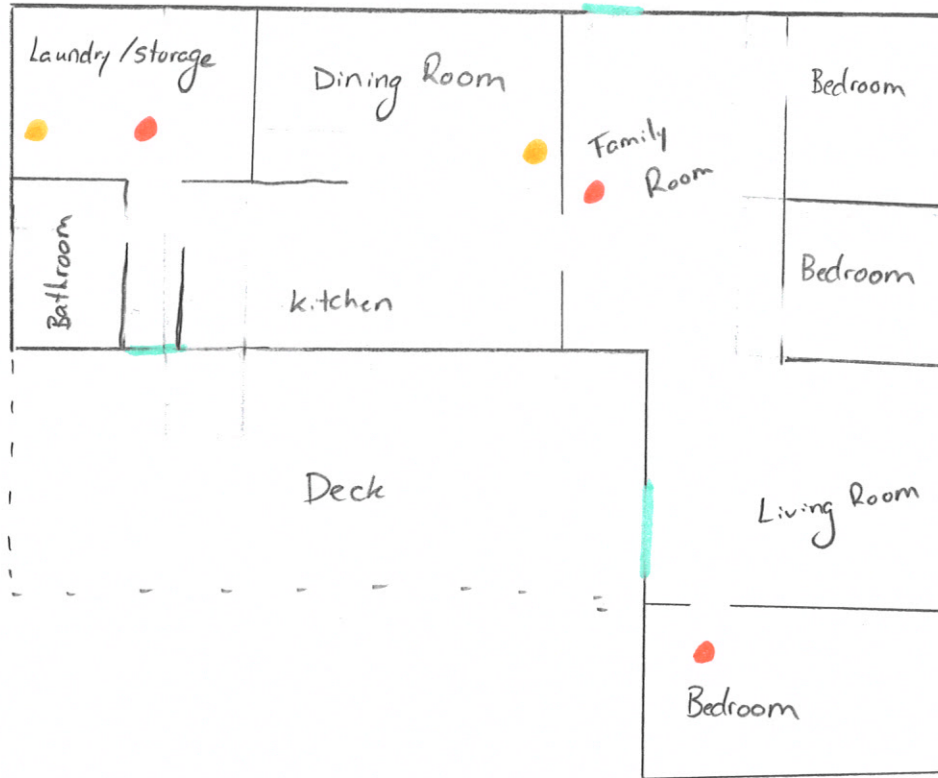

# Example Floor Plan

Legend:

Smoke/CO Detector ●

Fire Extinguisher ●

Exit —